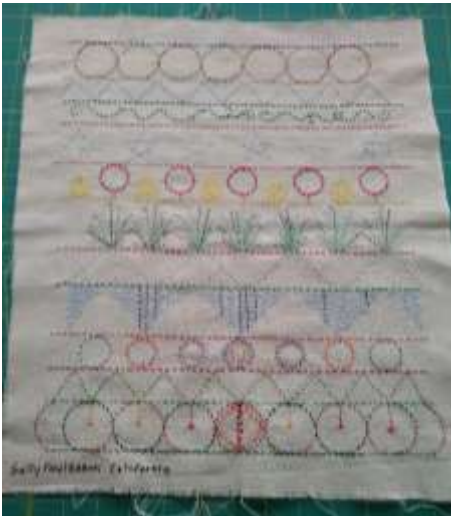

Sally Faulhaber